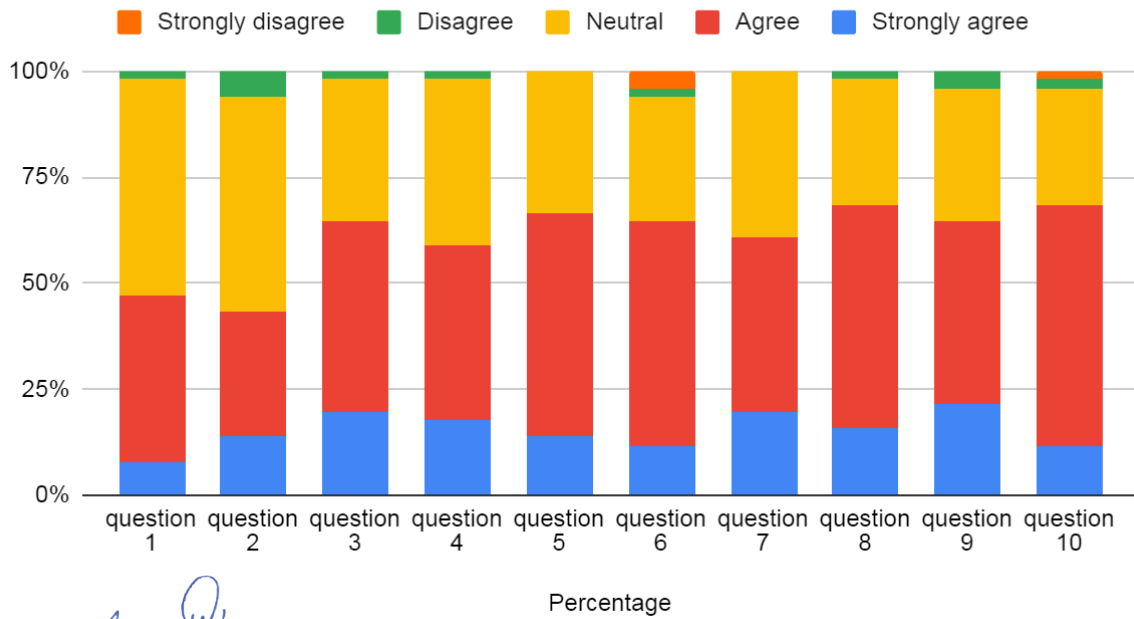

Student Feedback Analysis 2019-2020

PRINCIPAL
SANTHIGIRI COLLEGE OF COMPUTER SCIENCES
VAZHITHALA P. O., THODUPUZHA
KERALA, PIN : 685 583